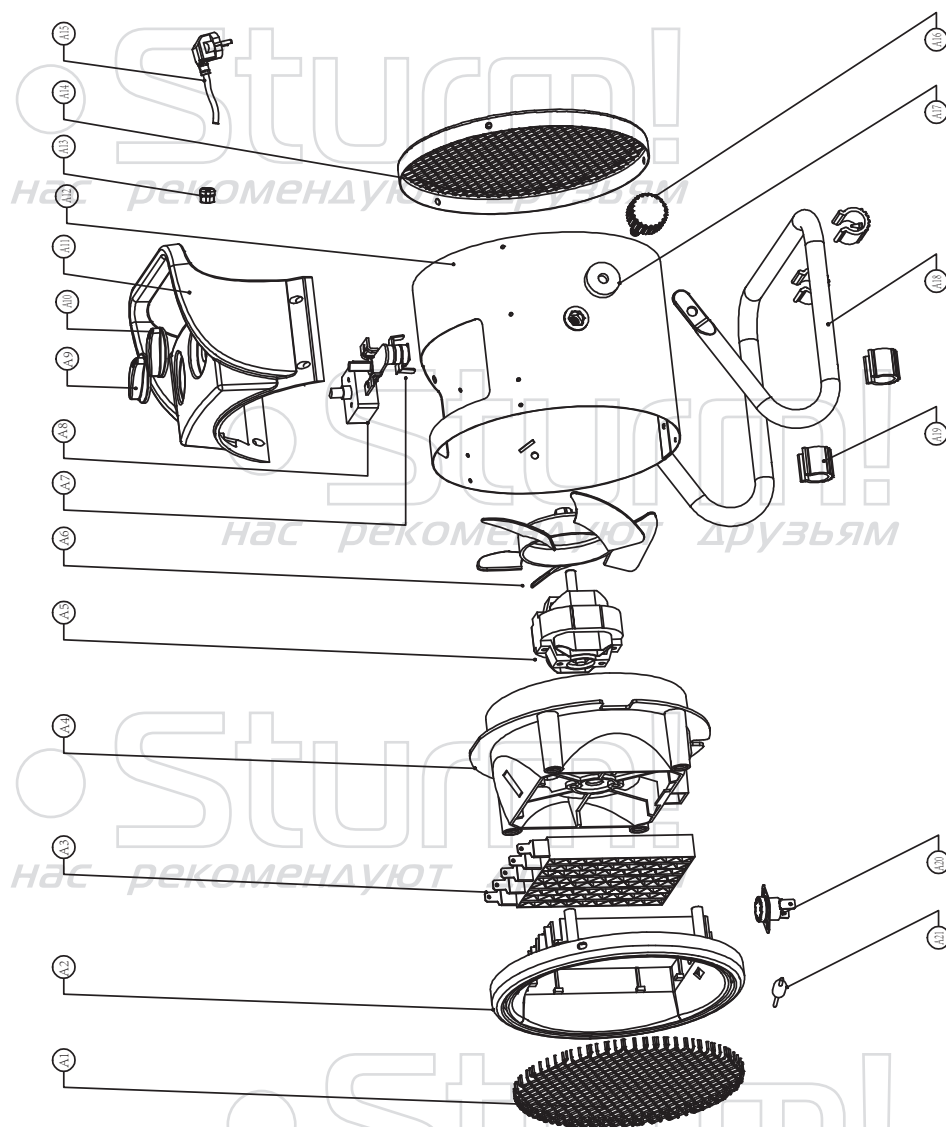

FH2022C

NO.	DESCRIPTION
A1	Front grill
A2	Air outlet shutterFixed
A3	PTC heating element
A4	Air flue
A5	Motor
A6	Fan
A7	Ad justable Thermostat
A8	Rotary switch
A9	Switch knob
A10	Thermostat Knob
A11	Controal box
A12	out casing
A13	Cable fastener
A14	Back grill
A15	Power cord
A16	Screw
A17	Rubber gasket
A18	Steel pipe
A19	Feet
A20	self-resetting Thermostat
A21	Metal thermal protection

RU-ST20170428
VER:2.1

нас рекомендуют друзья

Sturmm!
нас рекомендуют друзья